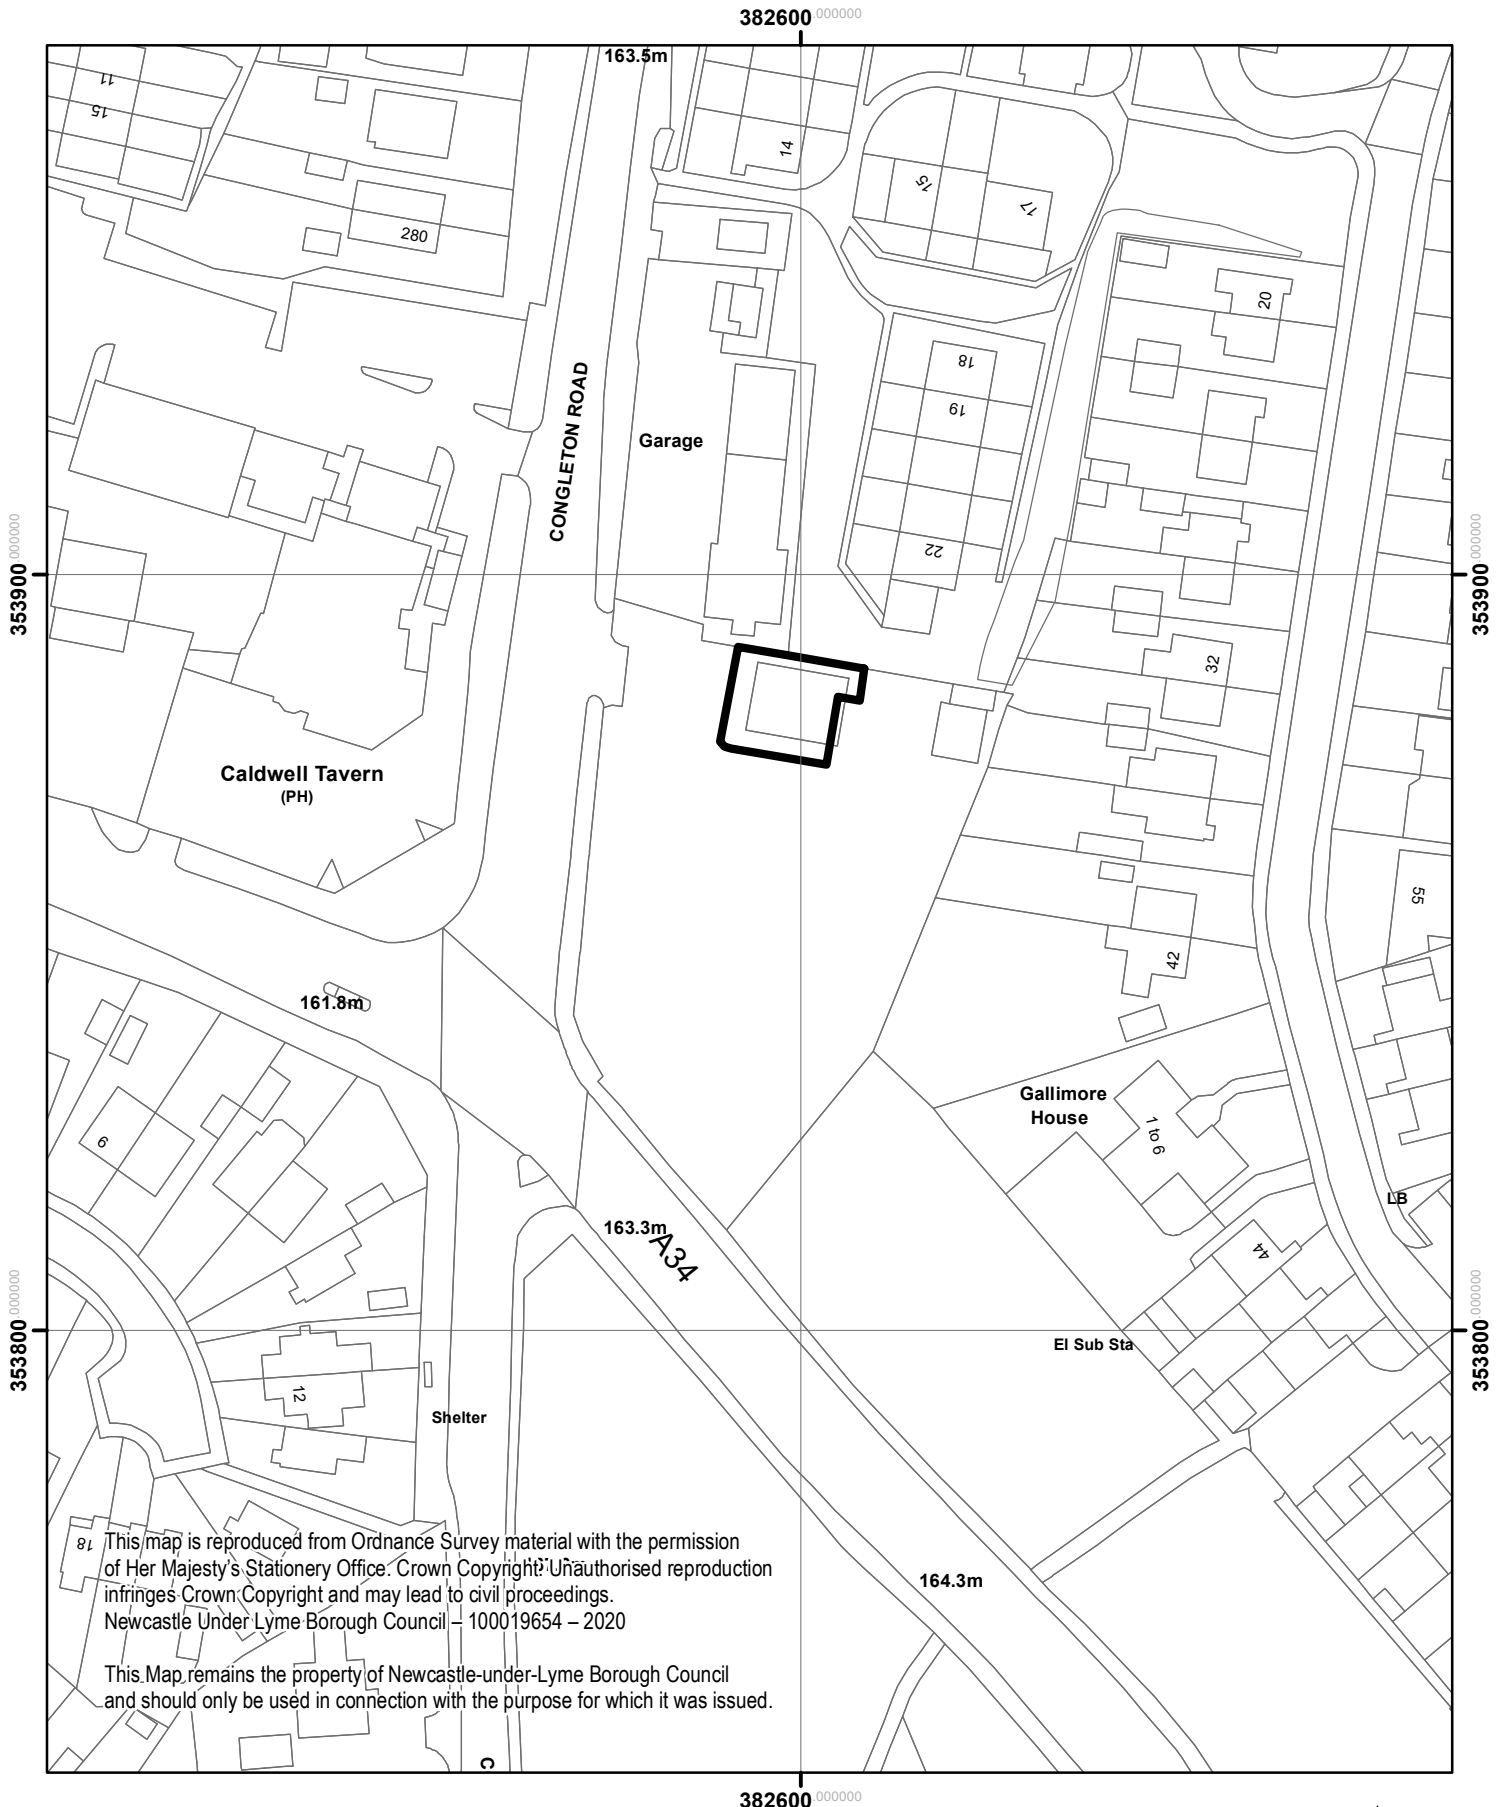

Former Robert Coates Plant Sales Ltd
Congleton Road, Butt Lane

This map is reproduced from Ordnance Survey material with the permission of Her Majesty's Stationery Office. Crown Copyright. Unauthorised reproduction infringes Crown Copyright and may lead to civil proceedings. Newcastle Under Lyme Borough Council – 100019654 – 2020

This Map remains the property of Newcastle-under-Lyme Borough Council and should only be used in connection with the purpose for which it was issued.